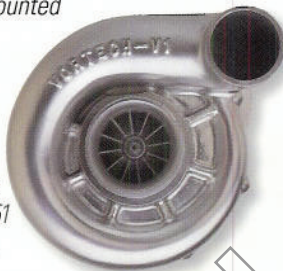

Another Saleen Exclusive! Saleen/Alcon 4-piston calipers with 13.0 in. grooved disc. Incredible stopping power.

Special tire upgrade package, high performance Dunlop SP8000's (standard on Saleen SR).