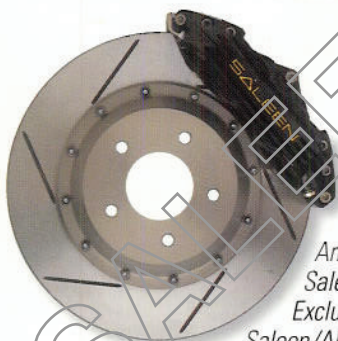

Another Saleen Exclusive! Saleen/Alcon 4-piston calipers with 13.0 in. grooved disc. Incredible stopping power.

Special tire upgrade package, high performance Dunlop SP8000's (standard on Saleen SR).