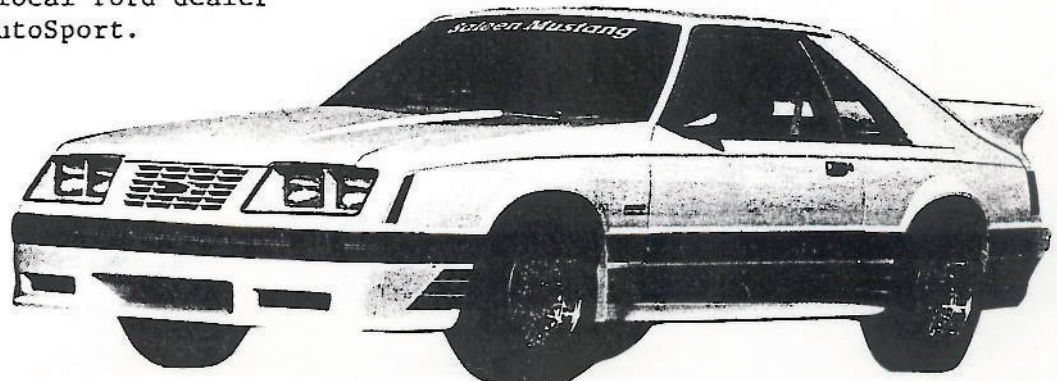

Saleen AUTOSPORT

313 NORTH LAKE STREET • BURBANK, CALIFORNIA 91502 • 213 849-1017

1985 SALEEN MUSTANG SPECIAL EDITION

THE SALEEN MUSTANG CONVERSION CONSISTS
OF THE FOLLOWING:

AERODYNAMICS, STYLING AND INTERIOR:

HOW TO ORDER: The Saleen Mustang total performance package is added to a base Mustang of your choice. However, the car must be a three-door version with optional 5 liter V-8 and 5-speed transmission. After the Mustang is ordered through your local Ford dealer, the package is hand-fitted at the Saleen AutoSport facility. Your Saleen Mustang is available with tri-color racing stripes in your choice of blue, gold or silver to complement any body color. The Saleen Mustang is available through all Ford dealers, at delivered prices starting from \$13,800.00. Price may vary based on optional equipment and does not include tax or license. See your local Ford dealer or contact Saleen AutoSport.