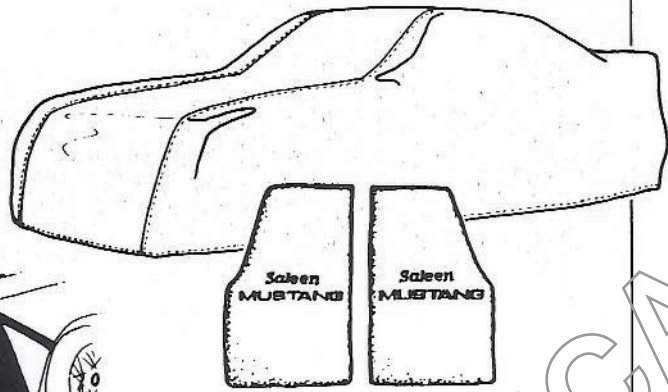

SALEEN MUSTANG AUTO ACCESSORIES

CAR COVER manufactured to our specifications to fit your Saleen Mustang like a glove. We use a polyester/cotton blend which is extra sturdy and won't scratch the finish.

$129.00

CAR BRA made expressly for the Saleen Mustang to protect the front of your car from chips and scratches. Made of black expanded vinyl.

$99.00

FLOOR MATS to protect your carpet and create a finished look for your car. Made from quality fabrics in charcoal or sand beige colors. Includes Saleen Mustang logo.

$64.95

SALEEN MUSTANG PRO APPAREL

T-SHIRT made of 50/50 cotton/poly, available in men's crew style. White shirt with blue silk-screened Saleen Mustang logo or navy blue shirt with white logo. Extra-small, small, medium, large and extra-large.

$9.95

GOLF SHIRT in 60/40 cotton/poly jersey with four button placket and long tail to keep a neat appearance. Available in navy or white with contrasting embroidered Saleen Mustang logo. Sizes small, medium, large and extra-large.

$23.95

SALEEN MUSTANG HAT AND VISOR. Baseball caps in navy or white with contrasting logo. Visors in white cotton/poly with terry lining and blue logo on band. Both are adjustable.

$7.95 each

V-NECK SWEATER in soft Orion knit, navy or white with contrasting embroidered Saleen Mustang logo. Small, medium, large and extra-large.

$34.95