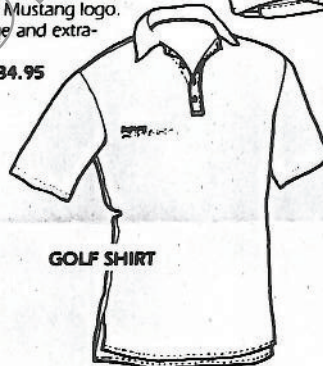

\$34.95

PRO STYLE RACING JACKET of fully lined Antron nylon with ribbed-knit cuffs, waist and collar. Has side pockets and left-hand breast pocket with zipper front. Navy or silver grey with contrasting embroidered Saleen Mustang logo. Small, medium, large and extra-large.

\$49.95

T-SHIRT

VISOR

HAT

GOLF SHIRT

V-NECK SWEATER

ORDER FORM

DESCRIPTION OF ITEM	SIZE	COLOR	PRICE	QUANTITY	TOTAL PRICE
SUBTOTAL					
CA RESIDENTS ADD 6.75% SALES TAX					
SHIPPING AND HANDLING					3.00
TOTAL					